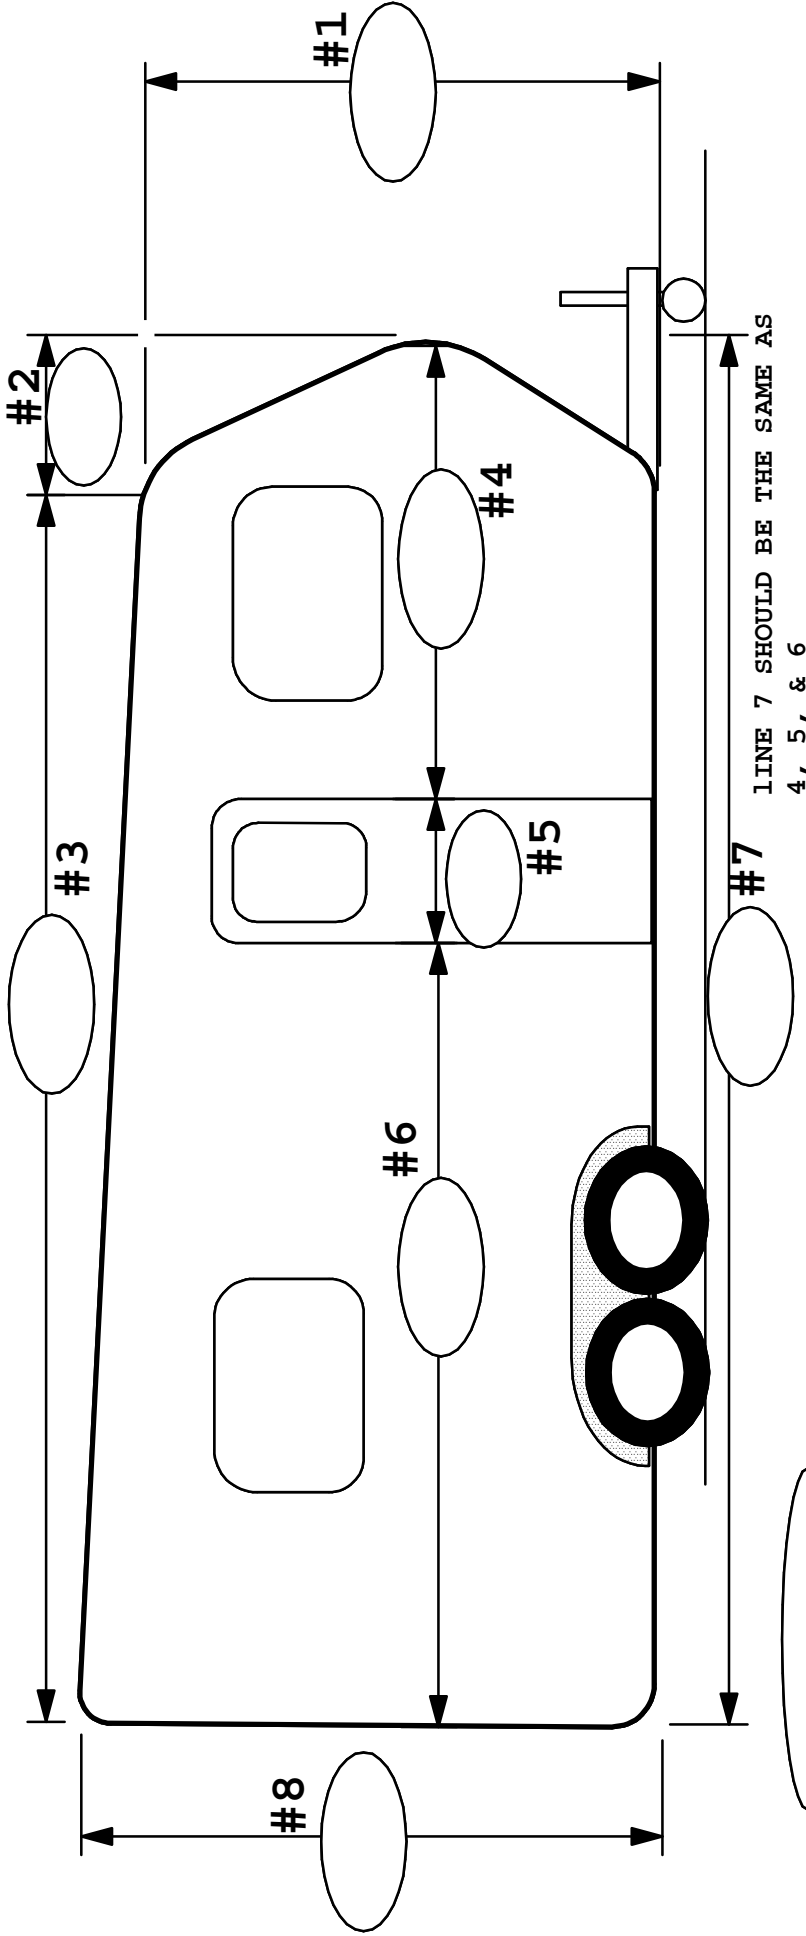

TOY HAULER TRAVEL TRAILER - CALMARK COVER COMPANY

LINE 7 SHOULD BE THE SAME AS 4, 5, & 6

PLEASE PLACE DIMENSION IN BUBBLE AND SEND WITH THE INFORMATION SHEET TO THE FAX ADDRESS ON COVER SHEET.

NOTE: On two door trailers 1 zipper door included with cover. (additional zipper door there is an additional charge)

NOTE: Please measure as close as possible don't add extra we add extra during manufacture for a good fit.

An Old Tailor Motto
"Measure twice, cut once"

Customer Name: _____

Date: _____

calmarkcover-doug@verizon.net

Do not include the bumper, ladder, spare tire, or propane tank in your measurement.