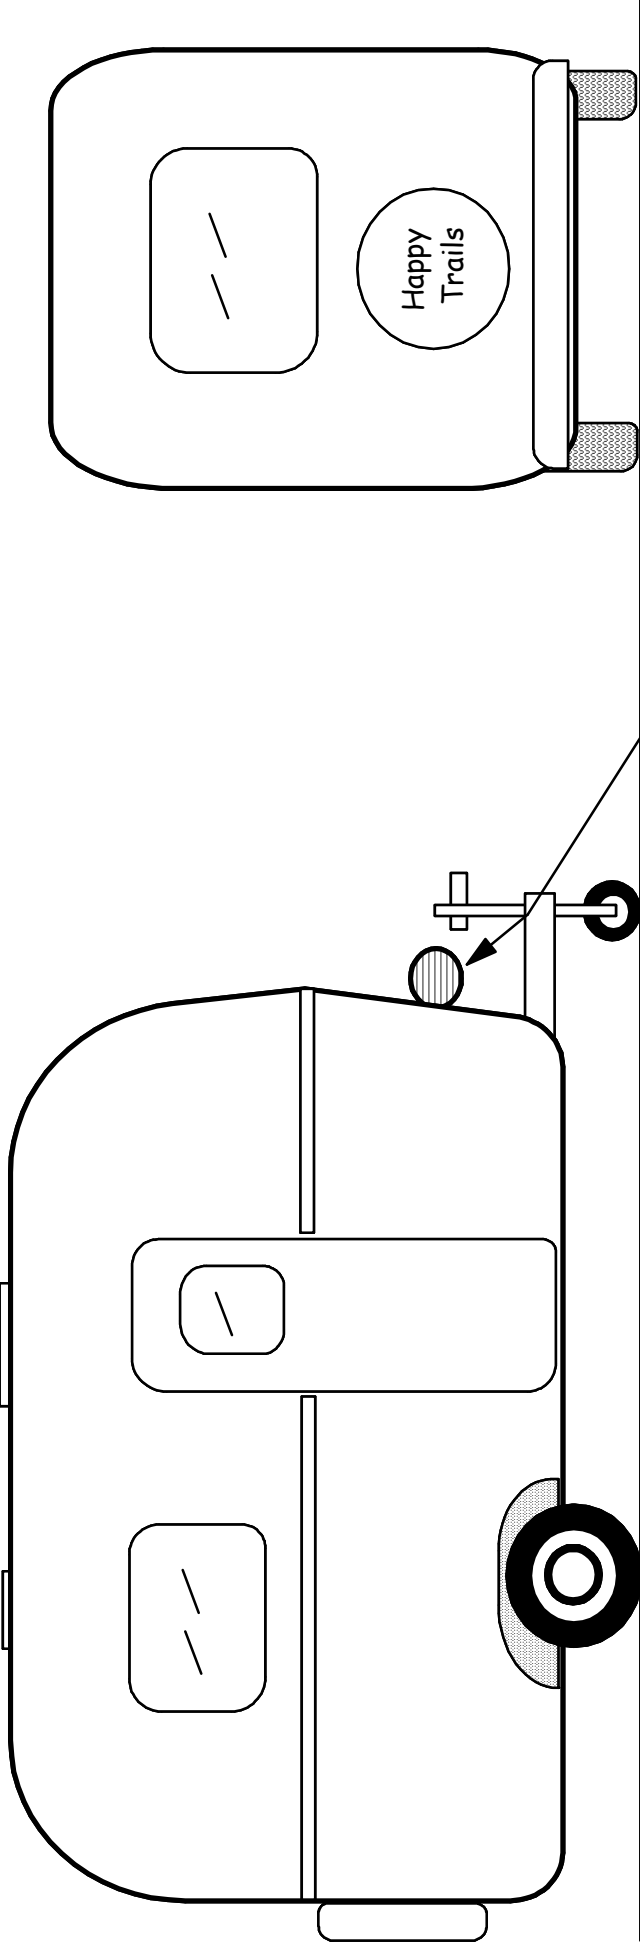

CALMARK COVER COMPANY

Casita - Scamp informational template

Calmark has all of the Patterns for the Scamp and Casita Travel Trailer but we will need to know if you have any exterior equipment added when you place your order

Some older models of the Scamp or Casita may have the waste tube mounted on the front behind the propane tanks

Please let us know if your trailer has this Add-On!

NOTE:

COMPLETE BOX LOWER LEFT WHEN ORDERING ...