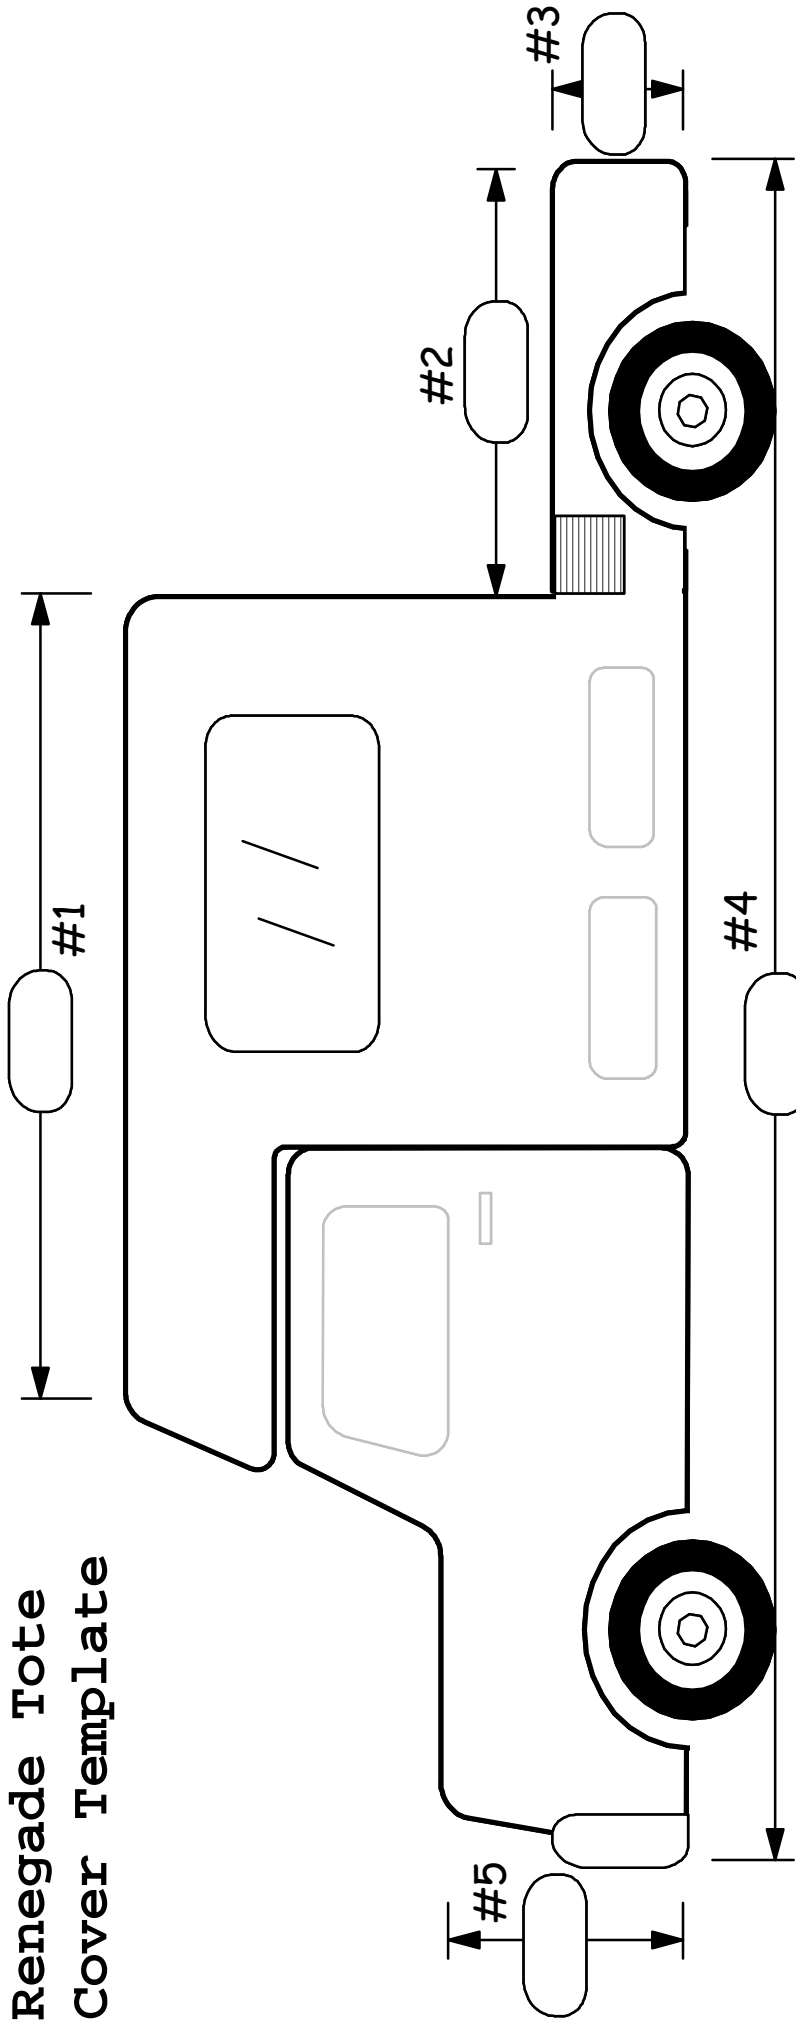

Renegade Tote Cover Template

QUESTIONS?
ca.lmarkcover-doug@verizon.net

**PLEASE FILL OUT 2ND PAGE
CUSTOMER INFORMATION AND
FORWARD WITH DIMENSIONS**

NOTE: Please measure as close as possible don't add extra we add extra during manufacture for a good fit.

Old Tailer Rule!
"Measure twice, Cut once"

DO NOT INCLUDE:
Do not include the bumper, ladder, spare tire, or propane tank in your measurement.

**PLEASE CHECK YES OR NO
QUESTIONS BELOW**

A/C	(1) (2)	Yes	No
Ladder		Yes	No
Awning		Yes	No
Sat. Dish		Yes	No
Misc. Ext. Equipment:		Yes	No